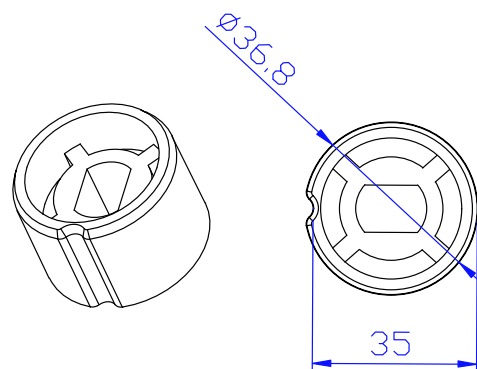

Adattatori serie 35

series 35 adapters

Adattatori per tubo \varnothing 48 mm

Cod. / Code: PC118133

Adattatori per tubo \varnothing 50 mm tondo

Cod. / Code: PC4756

Adattatori eccentrici per tubo \varnothing 60 mm con ogiva

Cod. / Code: PC3340

Adattatori per tubo \varnothing 55 mm

Cod. / Code: PC17802

Adattatore in gomma per tubo \varnothing 40 mm tondo

Cod. / Code: P38

Adattatori per tubo \varnothing 40 mm tondo

Cod. / Code: P55

Supporti serie 35

series 35 brackets

Staffa innesto rapido max 15 kg

Cod. / Code: S172

Cod. / Code: S24

Cod. / Code: S233

Cod. / Code: S232

Cod. / Code: S175