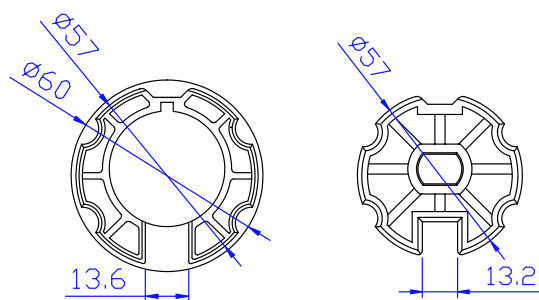

Adattatori serie 35

series 35 adapters

Adattatori per tubo \varnothing 48 mm

Cod. / Code: PC118133

Adattatori per tubo \varnothing 50 mm tondo

Cod. / Code: PC4756

Adattatori eccentrici per tubo \varnothing 60 mm con ogiva

Cod. / Code: PC3340

Adattatori per tubo \varnothing 55 mm

Cod. / Code: PC17802

Adattatore in gomma per tubo \varnothing 40 mm tondo

Cod. / Code: P38

Adattatori per tubo \varnothing 40 mm tondo

Cod. / Code: P55

Supporti serie 35

series 35 brackets

Staffa innesto rapido max 15 kg

Cod. / Code: S172

Cod. / Code: S24

Cod. / Code: S233

Cod. / Code: S232

Cod. / Code: S175