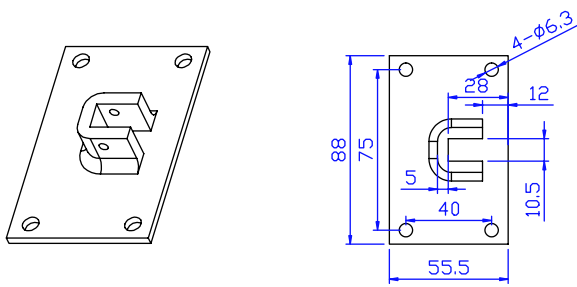

Supporti serie 35

series 35 brackets

Staffa innesto rapido max 15 kg

Cod. / Code: S172

Cod. / Code: S24

Cod. / Code: S233

Cod. / Code: S232

Cod. / Code: S175