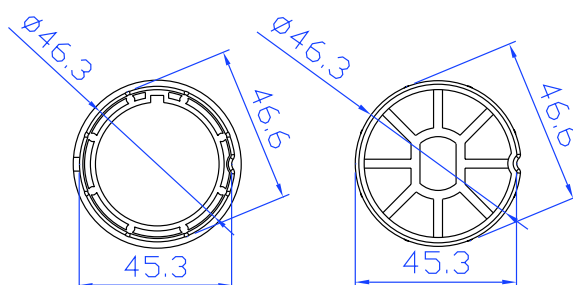

Adattatori serie 35

series 35 adapters

Adattatori per tubo \varnothing 48 mm

Cod. / Code: PC118133

Adattatori per tubo \varnothing 50 mm tondo

Cod. / Code: PC4756

Adattatori eccentrici per tubo \varnothing 60 mm con ogiva

Cod. / Code: PC3340

Adattatori per tubo \varnothing 55 mm

Cod. / Code: PC17802

Adattatore in gomma per tubo \varnothing 40 mm tondo

Cod. / Code: P38

Adattatori per tubo \varnothing 40 mm tondo

Cod. / Code: P55

Supporti serie 35

series 35 brackets

Staffa innesto rapido max 15 kg

Cod. / Code: S172

Cod. / Code: S24

Cod. / Code: S233

Cod. / Code: S232

Cod. / Code: S175