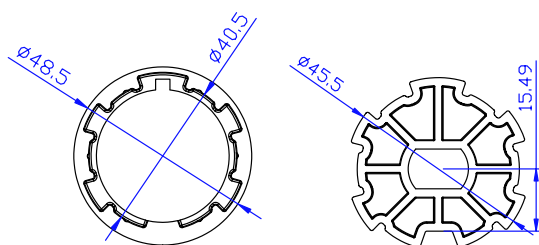

Adattatori serie 35

series 35 adapters

Adattatori per tubo \varnothing 48 mm

Cod. / Code: PC118133

Adattatori per tubo \varnothing 50 mm tondo

Cod. / Code: PC4756

Adattatori eccentrici per tubo \varnothing 60 mm con ogiva

Cod. / Code: PC3340

Adattatori per tubo \varnothing 55 mm

Cod. / Code: PC17802

Adattatore in gomma per tubo \varnothing 40 mm tondo

Cod. / Code: P38

Adattatori per tubo \varnothing 40 mm tondo

Cod. / Code: P55

Supporti serie 35

series 35 brackets

Staffa innesto rapido max 15 kg

Cod. / Code: S172

Cod. / Code: S24

Cod. / Code: S233

Cod. / Code: S232

Cod. / Code: S175