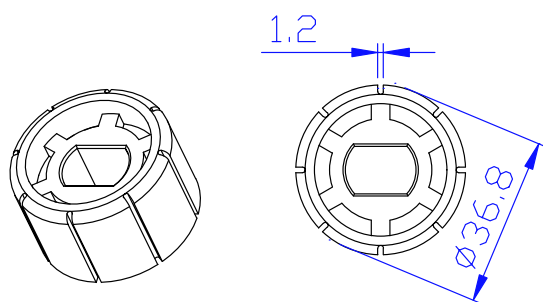

Adattatori serie 35

series 35 adapters

Adattatori per tubo \varnothing 48 mm

Cod. / Code: PC118133

Adattatori per tubo \varnothing 50 mm tondo

Cod. / Code: PC4756

Adattatori eccentrici per tubo \varnothing 60 mm con ogiva

Cod. / Code: PC3340

Adattatori per tubo \varnothing 55 mm

Cod. / Code: PC17802

Adattatore in gomma per tubo \varnothing 40 mm tondo

Cod. / Code: P38

Adattatori per tubo \varnothing 40 mm tondo

Cod. / Code: P55

Supporti serie 35

series 35 brackets

Staffa innesto rapido max 15 kg

Cod. / Code: S172

Cod. / Code: S24

Cod. / Code: S233

Cod. / Code: S232

Cod. / Code: S175