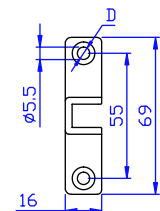

Supporti serie 35

series 35 brackets

Staffa innesto rapido max 15 kg

Cod. / Code: S172

Cod. / Code: S24

Cod. / Code: S233

Cod. / Code: S232

Cod. / Code: S175