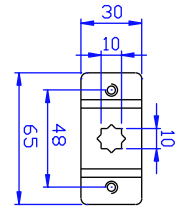

Cod. / Code: PC3340

Adattatori per tubo \varnothing 55 mm

Cod. / Code: PC17802

Adattatore in gomma per tubo \varnothing 40 mm tondo

Cod. / Code: P38

Adattatori per tubo \varnothing 40 mm tondo

Cod. / Code: P55

Supporti serie 35

series 35 brackets

Staffa innesto rapido max 15 kg

Cod. / Code: S172

Cod. / Code: S24

Cod. / Code: S233

Cod. / Code: S232

Cod. / Code: S175