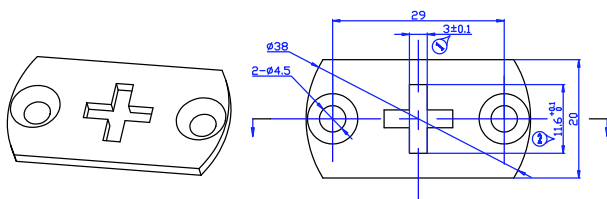

Supporti serie 35

series 35 brackets

Staffa innesto rapido max 15 kg

Cod. / Code: S172

Cod. / Code: S24

Cod. / Code: S233

Cod. / Code: S232

Cod. / Code: S175