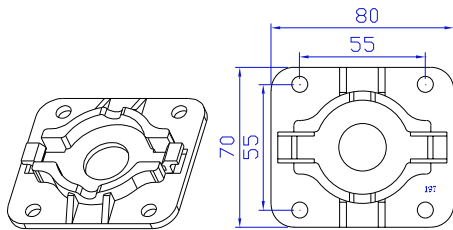

Adattatori serie 35

series 35 adapters

Adattatori per tubo \varnothing 48 mm

Cod. / Code: PC118133

Adattatori per tubo \varnothing 50 mm tondo

Cod. / Code: PC4756

Adattatori eccentrici per tubo \varnothing 60 mm con ogiva

Cod. / Code: PC3340

Adattatori per tubo \varnothing 55 mm

Cod. / Code: PC17802

Adattatore in gomma per tubo \varnothing 40 mm tondo

Cod. / Code: P38

Adattatori per tubo \varnothing 40 mm tondo

Cod. / Code: P55

Supporti serie 35

series 35 brackets

Staffa innesto rapido max 15 kg

Cod. / Code: S172

Cod. / Code: S24

Cod. / Code: S233

Cod. / Code: S232

Cod. / Code: S175