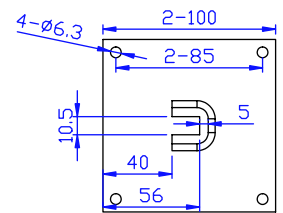

Supporti serie 35

series 35 brackets

Staffa innesto rapido max 15 kg

Cod. / Code: S172

Cod. / Code: S24

Cod. / Code: S233

Cod. / Code: S232

Cod. / Code: S175