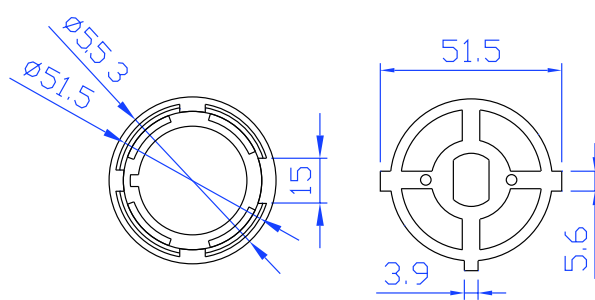

Adattatori serie 35

series 35 adapters

Adattatori per tubo \varnothing 48 mm

Cod. / Code: PC118133

Adattatori per tubo \varnothing 50 mm tondo

Cod. / Code: PC4756

Adattatori eccentrici per tubo \varnothing 60 mm con ogiva

Cod. / Code: PC3340

Adattatori per tubo \varnothing 55 mm

Cod. / Code: PC17802

Adattatore in gomma per tubo \varnothing 40 mm tondo

Cod. / Code: P38

Adattatori per tubo \varnothing 40 mm tondo

Cod. / Code: P55

Supporti serie 35

series 35 brackets

Staffa innesto rapido max 15 kg

Cod. / Code: S172

Cod. / Code: S24

Cod. / Code: S233

Cod. / Code: S232

Cod. / Code: S175