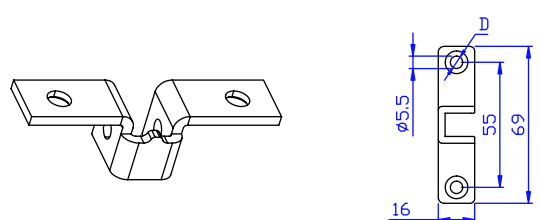

Supporti serie 45

series 45 brackets

Staffa per innesto rapido max 30 kg

Cod. / Code: S153

Cod. / Code: S24

Cod. / Code: S233

Cod. / Code: S232

Cod. / Code: S17