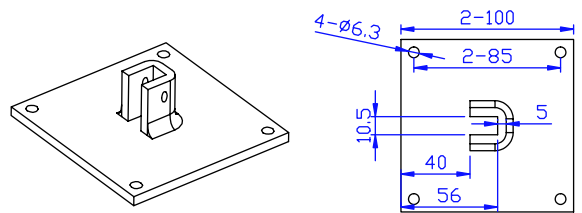

Supporti serie 45

series 45 brackets

Staffa per innesto rapido max 30 kg

Cod. / Code: S153

Cod. / Code: S24

Cod. / Code: S233

Cod. / Code: S232

Cod. / Code: S17