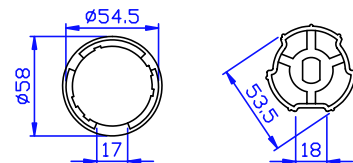

Cod. / Code: PC0915

Adattatori per tubo \varnothing 60 mm tondo

Cod. / Code: PC62170

Adattatori per tubo \varnothing 60 mm tondo

Cod. / Code: PC243267

Adattatori eccentrici per tubo \varnothing 56 tondo

Cod. / Code: PC1721

Supporti serie 45

series 45 brackets

Staffa per innesto rapido max 30 kg

Cod. / Code: S153

Cod. / Code: S24

Cod. / Code: S233

Cod. / Code: S232

Cod. / Code: S17