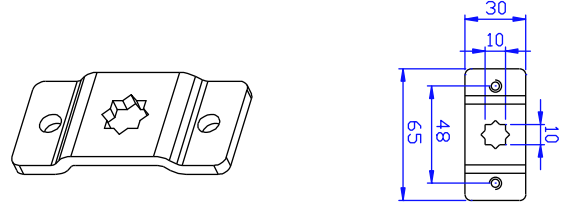

Cod. / Code: PC0915

Adattatori per tubo \varnothing 60 mm tondo

Cod. / Code: PC62170

Adattatori per tubo \varnothing 60 mm tondo

Cod. / Code: PC243267

Adattatori eccentrici per tubo \varnothing 56 tondo

Cod. / Code: PC1721

Supporti serie 45

series 45 brackets

Staffa per innesto rapido max 30 kg

Cod. / Code: S153

Cod. / Code: S24

Cod. / Code: S233

Cod. / Code: S232

Cod. / Code: S17