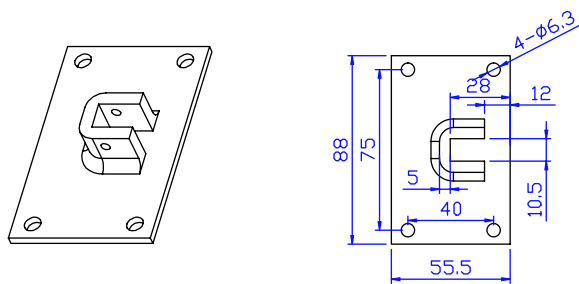

Supporti serie 45

series 45 brackets

Staffa per innesto rapido max 30 kg

Cod. / Code: S153

Cod. / Code: S24

Cod. / Code: S233

Cod. / Code: S232

Cod. / Code: S17